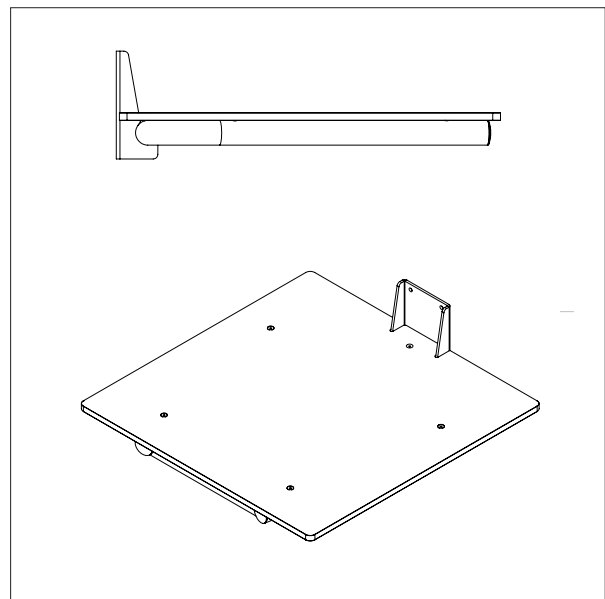

WP 70 SS / TOOLS

PLASTIC PLATFORM (PEHD)

- All measurements in mm

PLASTIC PLATFORM – 87796

L x W: 495 x 495 mm