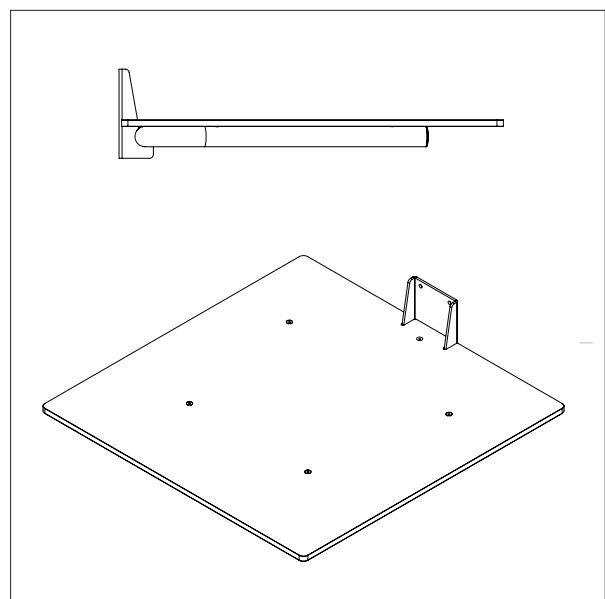

PLASTIC PLATFORM – 87795

L x W: 600 x 600 mm

EdmoLift AB

Jägaregatan 11, SE-871 42 Härnösand, Sweden, Tel +46 (0)611-837 80
Fax +46 (0)611-51 15 80, E-mail: b2b@edmolift.se