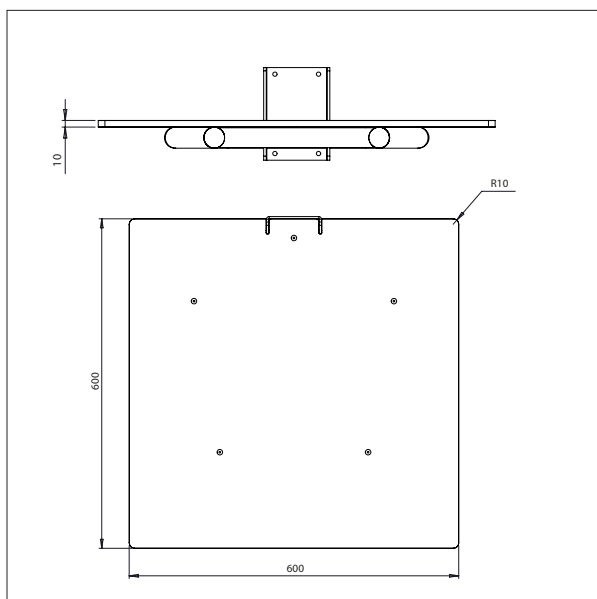

WP 70 SS LIFT TROLLEYS & TOOLS

- DRAWINGS & MEASUREMENTS

WP 70 SS

3 MAST HEIGHTS AND 2 LEG TYPES

Angled Legs
WP 70S SS/WP 70 SS/WP 70EM SS

Box Legs
WP 70S SS/WP 70 SS/WP 70EM SS

WP 70 SS

LIFTERS - DRAWINGS & MEASUREMENTS

PLASTIC PLATFORM – 87796

L x W: 495 x 495 mm

PLASTIC PLATFORM – 87795

L x W: 600 x 600 mm

EdmoLift AB

Jägaregatan 11, SE-871 42 Härnösand, Sweden, Tel +46 (0)611-837 80
Fax +46 (0)611-51 15 80, E-mail: b2b@edmolift.se

WP 70 SS / TOOLS

REEL MANDREL

- All measurements in mm

REEL MANDREL – 87792

L x Ø: 500 x Ø60

REEL MANDREL – 87791

L x Ø: 800 x Ø60

EdmoLift AB

Min. width of reel: Ø300 mm

Max. width of reel: Ø400 mm

TWIN MANDREL – 87789

L x Ø x W: 500 x Ø30 x 350

Min. width of reel: Ø400 mm

Max. width of reel: Ø800 mm

EdmoLift AB

Jägaregatan 11, SE-871 42 Härnösand, Sweden, Tel +46 (0)611-837 80
Fax +46 (0)611-51 15 80, E-mail: b2b@edmolift.se