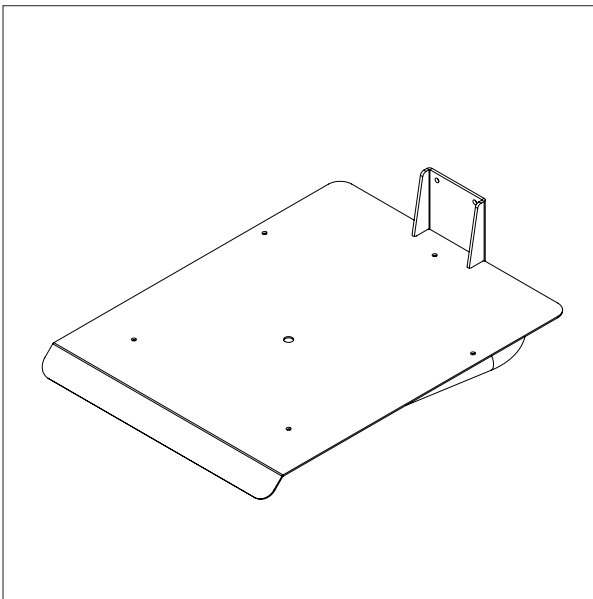

WP 70 SS / TOOLS

PLASTIC PLATFORM (PEHD)

- All measurements in mm

PLASTIC PLATFORM WITH 3 ROLLERS – 87794

L x W: 495 x 495 m

EdmoLift AB

Jägaregatan 11, SE-871 42 Härnösand, Sweden, Tel +46 (0)611-837 80
Fax +46 (0)611-51 15 80, E-mail: b2b@edmolift.se

WP 70 SS / TOOLS

STAINLESS STEEL PLATFORM

- All measurements in mm

STAINLESS STEEL PLATFORM – 87793

L x W: 500 x 400 mm

EdmoLift AB

Jägaregatan 11, SE-871 42 Härnösand, Sweden, Tel +46 (0)611-837 80
Fax +46 (0)611-51 15 80, E-mail: b2b@edmolift.se