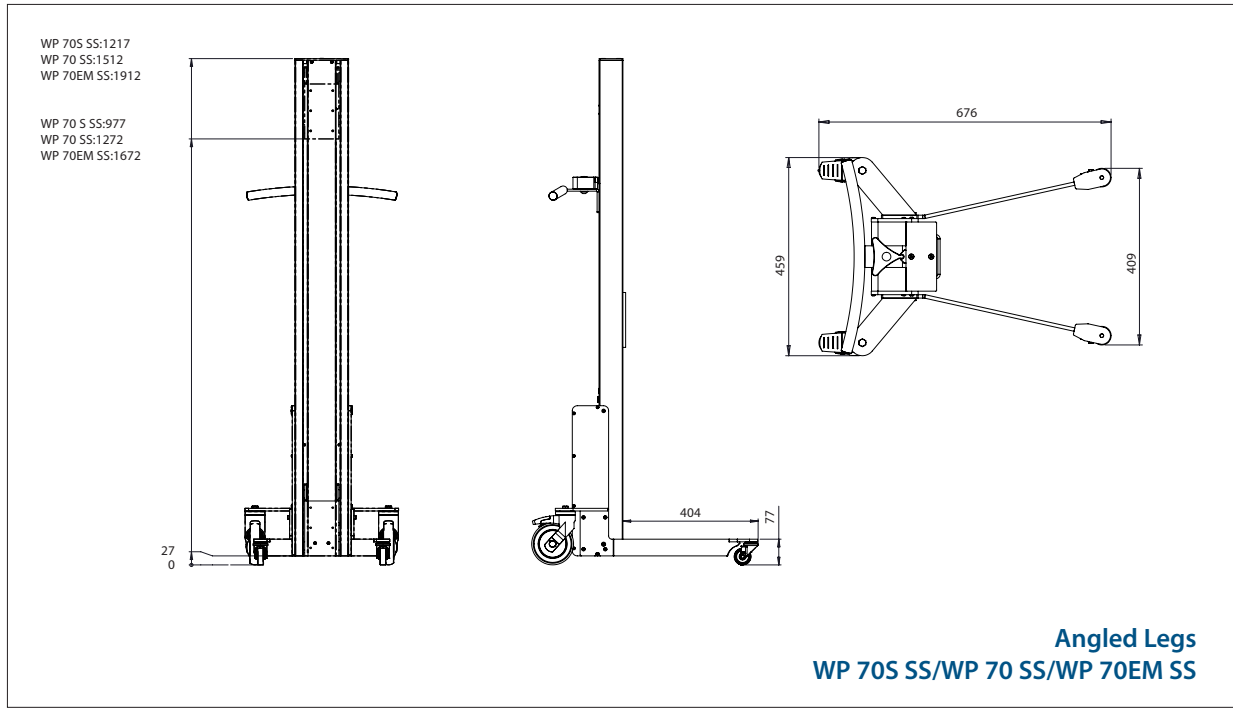

WP 70 SS

LIFTERS - DRAWINGS & MEASUREMENTS

- All measurements in mm

EdmoLift AB

Jägaregatan 11, SE-871 42 Härnösand, Sweden, Tel +46 (0)611-837 80
Fax +46 (0)611-51 15 80, E-mail: b2b@edmolift.se