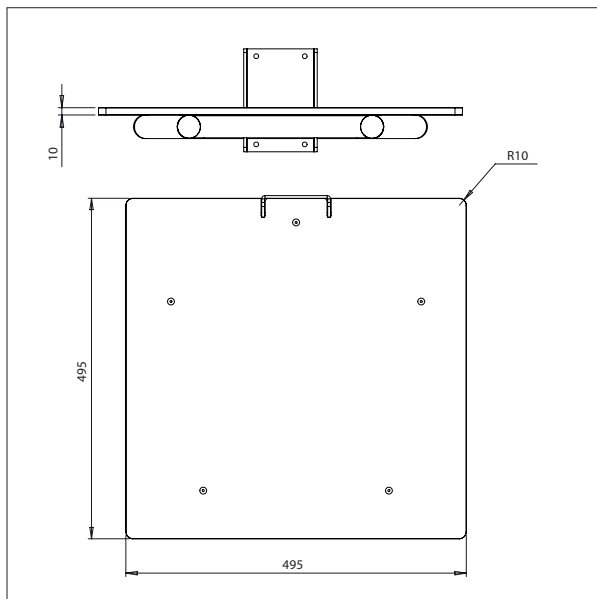

WP 70 SS LIFT TROLLEYS & TOOLS

- DRAWINGS & MEASUREMENTS

WP 70 SS

3 MAST HEIGHTS AND 2 LEG TYPES

Angled Legs
WP 70S SS/WP 70 SS/WP 70EM SS

Box Legs
WP 70S SS/WP 70 SS/WP 70EM SS

WP 70 SS

LIFTERS - DRAWINGS & MEASUREMENTS

PLASTIC PLATFORM – 87796

L x W: 495 x 495 mm

PLASTIC PLATFORM – 87795

L x W: 600 x 600 mm

EdmoLift AB

Jägaregatan 11, SE-871 42 Härnösand, Sweden, Tel +46 (0)611-837 80
Fax +46 (0)611-51 15 80, E-mail: b2b@edmolift.se

WP 70 SS / TOOLS

REEL MANDREL

- All measurements in mm

REEL MANDREL – 87792

L x Ø: 500 x Ø60

REEL MANDREL – 87791

L x Ø: 800 x Ø60

EdmoLift AB

Min. width of reel: Ø300 mm

Max. width of reel: Ø400 mm

TWIN MANDREL – 87789

L x Ø x W: 500 x Ø30 x 350

Min. width of reel: Ø400 mm

Max. width of reel: Ø800 mm

EdmoLift AB

Jägaregatan 11, SE-871 42 Härnösand, Sweden, Tel +46 (0)611-837 80
Fax +46 (0)611-51 15 80, E-mail: b2b@edmolift.se