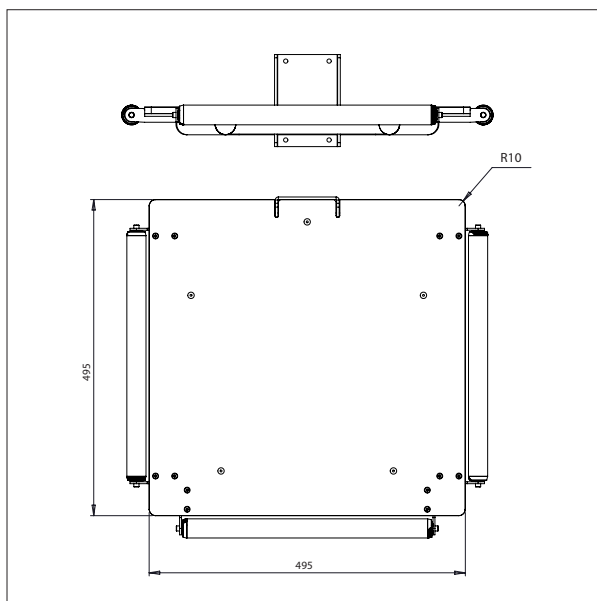

WP 70 SS / TOOLS

PLASTIC PLATFORM (PEHD)

- All measurements in mm

PLASTIC PLATFORM WITH 3 ROLLERS – 87794

L x W: 495 x 495 m

EdmoLift AB

Jägaregatan 11, SE-871 42 Härnösand, Sweden, Tel +46 (0)611-837 80
Fax +46 (0)611-51 15 80, E-mail: b2b@edmolift.se