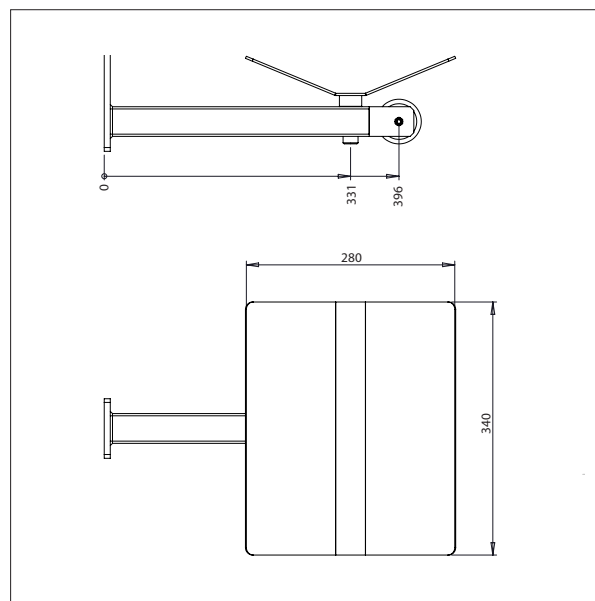

WP 70 SS / TOOLS

REEL MANDREL WITH FRONT ROLLER AND V-CRADLE

- All measurements in mm

REEL MANDREL WITH FRONT ROLLER AND V-CRADLE – 87788

EdmoLift AB

Jägaregatan 11, SE-871 42 Härnösand, Sweden, Tel +46 (0)611-837 80
Fax +46 (0)611-51 15 80, E-mail: b2b@edmolift.se