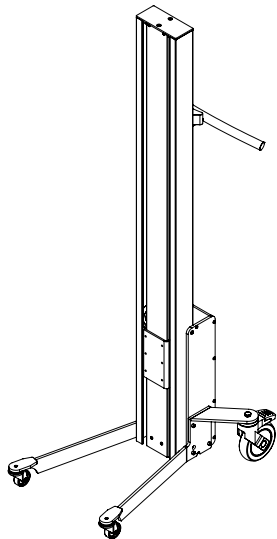

WP 70 SS LIFT TROLLEYS & TOOLS

- DRAWINGS & MEASUREMENTS

WP 70 SS

3 MAST HEIGHTS AND 2 LEG TYPES

Angled Legs
WP 70S SS/WP 70 SS/WP 70EM SS

Box Legs
WP 70S SS/WP 70 SS/WP 70EM SS

WP 70 SS

LIFTERS - DRAWINGS & MEASUREMENTS

WP 70 SS / TOOLS

REEL MANDREL

- All measurements in mm

REEL MANDREL – 87792

L x Ø: 500 x Ø60

REEL MANDREL – 87791

L x Ø: 800 x Ø60

EdmoLift AB

Min. width of reel: Ø300 mm

Max. width of reel: Ø400 mm

TWIN MANDREL – 87789

L x Ø x W: 500 x Ø30 x 350

Min. width of reel: Ø400 mm

Max. width of reel: Ø800 mm

EdmoLift AB

Jägaregatan 11, SE-871 42 Härnösand, Sweden, Tel +46 (0)611-837 80
Fax +46 (0)611-51 15 80, E-mail: b2b@edmolift.se