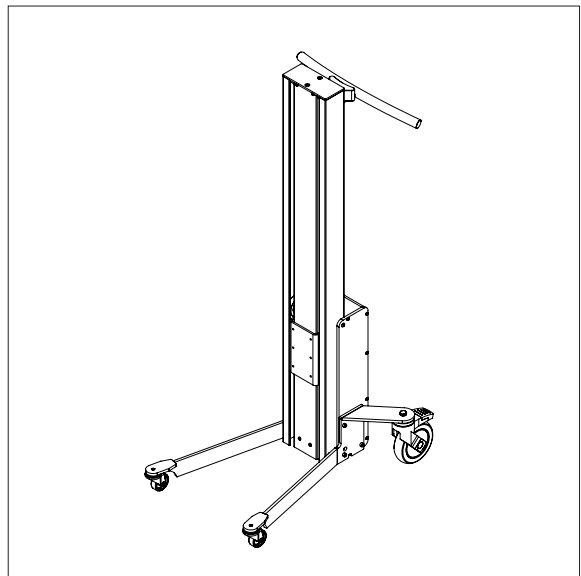

WP 70 SS LIFT TROLLEYS & TOOLS

- DRAWINGS & MEASUREMENTS

WP 70 SS

3 MAST HEIGHTS AND 2 LEG TYPES

Angled Legs
WP 70S SS/WP 70 SS/WP 70EM SS

Box Legs
WP 70S SS/WP 70 SS/WP 70EM SS

WP 70 SS

LIFTERS - DRAWINGS & MEASUREMENTS