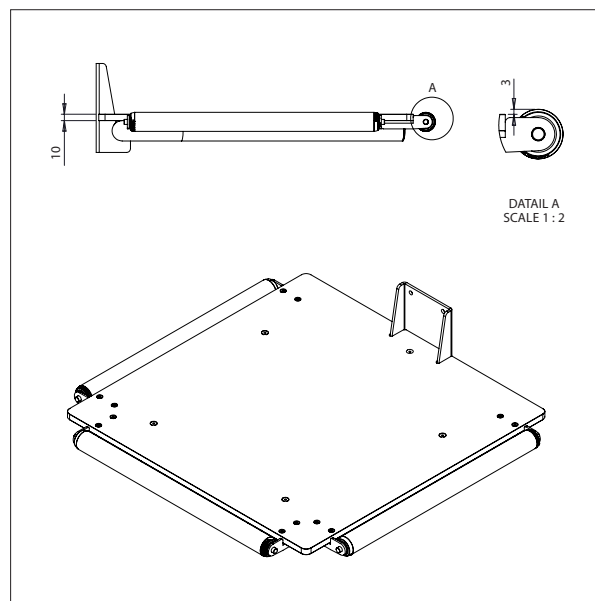

WP 70 SS / TOOLS

PLASTIC PLATFORM (PEHD)

- All measurements in mm

PLASTIC PLATFORM WITH 3 ROLLERS – 87794

L x W: 495 x 495 m

EdmoLift AB

Jägaregatan 11, SE-871 42 Härnösand, Sweden, Tel +46 (0)611-837 80
Fax +46 (0)611-51 15 80, E-mail: b2b@edmolift.se