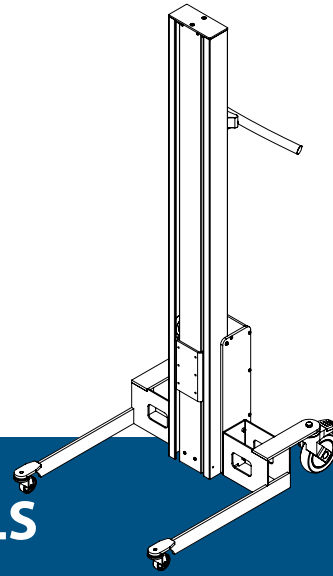

WP 70 SS LIFT TROLLEYS & TOOLS

- DRAWINGS & MEASUREMENTS

WP 70 SS

3 MAST HEIGHTS AND 2 LEG TYPES

Angled Legs
WP 70S SS/WP 70 SS/WP 70EM SS

Box Legs
WP 70S SS/WP 70 SS/WP 70EM SS

WP 70 SS

LIFTERS - DRAWINGS & MEASUREMENTS

WP 70 SS / TOOLS

REEL MANDREL

- All measurements in mm

REEL MANDREL – 87792

L x Ø: 500 x Ø60

REEL MANDREL – 87791

L x Ø: 800 x Ø60

EdmoLift AB

Min. width of reel: Ø300 mm

Max. width of reel: Ø400 mm

TWIN MANDREL – 87789

L x Ø x W: 500 x Ø30 x 350

Min. width of reel: Ø400 mm

Max. width of reel: Ø800 mm

EdmoLift AB

Jägaregatan 11, SE-871 42 Härnösand, Sweden, Tel +46 (0)611-837 80
Fax +46 (0)611-51 15 80, E-mail: b2b@edmolift.se