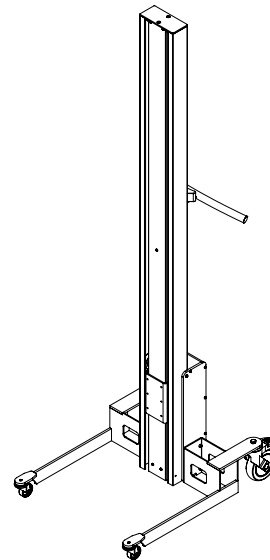

WP 70 SS LIFT TROLLEYS & TOOLS

- DRAWINGS & MEASUREMENTS

WP 70 SS

3 MAST HEIGHTS AND 2 LEG TYPES

Angled Legs
WP 70S SS/WP 70 SS/WP 70EM SS

Box Legs
WP 70S SS/WP 70 SS/WP 70EM SS

WP 70 SS

LIFTERS - DRAWINGS & MEASUREMENTS

WP 70 SS / TOOLS

REEL MANDREL

- All measurements in mm

REEL MANDREL – 87792

L x Ø: 500 x Ø60

REEL MANDREL – 87791

L x Ø: 800 x Ø60

EdmoLift AB

Min. width of reel: Ø300 mm

Max. width of reel: Ø400 mm

TWIN MANDREL – 87789

L x Ø x W: 500 x Ø30 x 350

Min. width of reel: Ø400 mm

Max. width of reel: Ø800 mm

EdmoLift AB

Jägaregatan 11, SE-871 42 Härnösand, Sweden, Tel +46 (0)611-837 80
Fax +46 (0)611-51 15 80, E-mail: b2b@edmolift.se