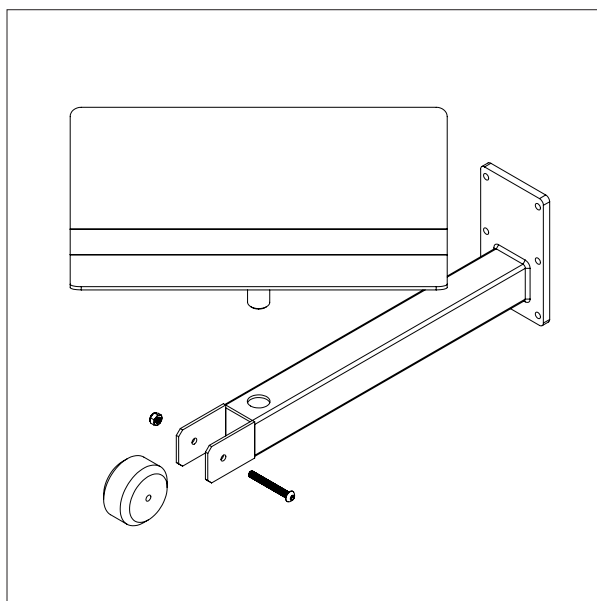

WP 70 SS / TOOLS

REEL MANDREL WITH FRONT ROLLER AND V-CRADLE

- All measurements in mm

REEL MANDREL WITH FRONT ROLLER AND V-CRADLE – 87788

EdmoLift AB

Jägaregatan 11, SE-871 42 Härnösand, Sweden, Tel +46 (0)611-837 80
Fax +46 (0)611-51 15 80, E-mail: b2b@edmolift.se