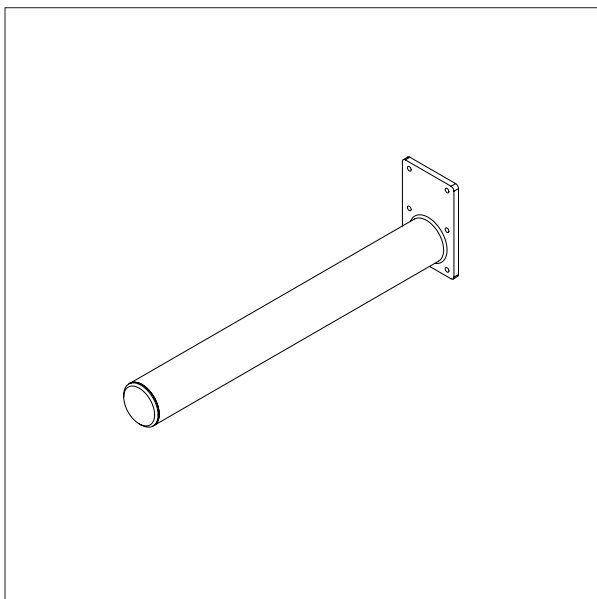

WP 70 SS / TOOLS

STAINLESS STEEL PLATFORM

- All measurements in mm

STAINLESS STEEL PLATFORM – 87793

L x W: 500 x 400 mm

EdmoLift AB

Jägaregatan 11, SE-871 42 Härnösand, Sweden, Tel +46 (0)611-837 80
Fax +46 (0)611-51 15 80, E-mail: b2b@edmolift.se

WP 70 SS / TOOLS

REEL MANDREL

- All measurements in mm

REEL MANDREL – 87792

L x Ø: 500 x Ø60

REEL MANDREL – 87791

L x Ø: 800 x Ø60

EdmoLift AB