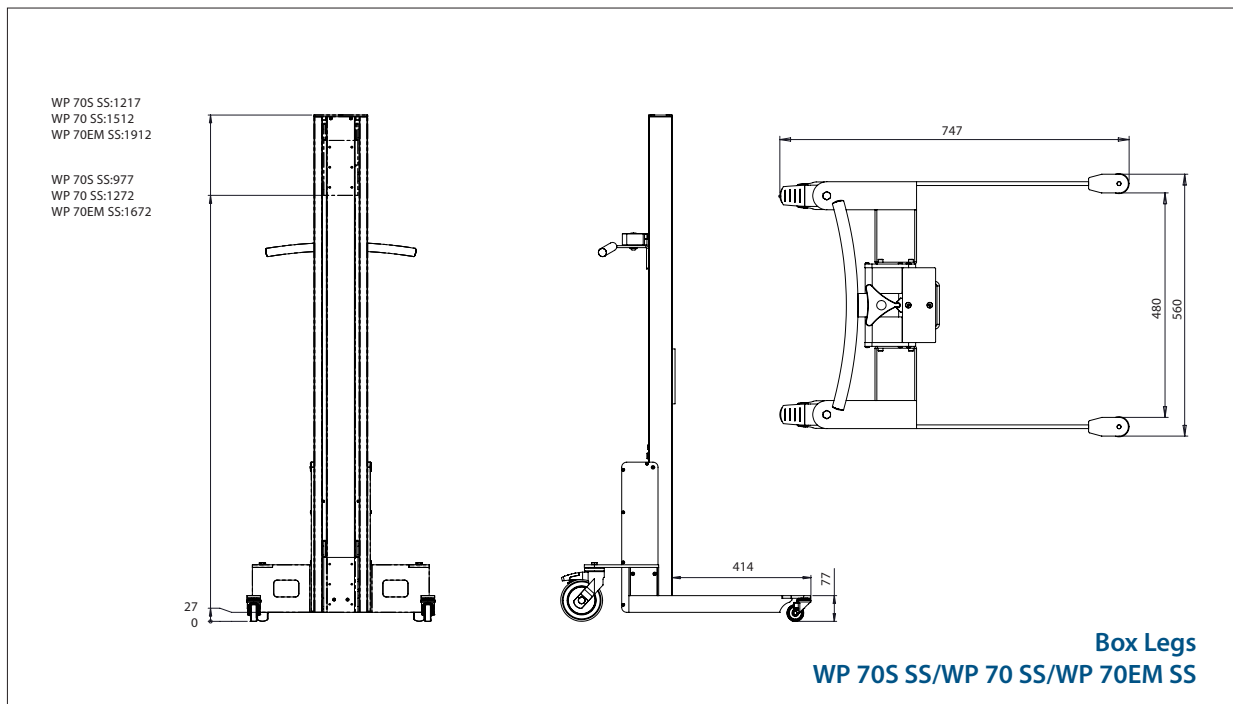

WP 70 SS

LIFTERS - DRAWINGS & MEASUREMENTS

- All measurements in mm

EdmoLift AB

Jägaregatan 11, SE-871 42 Härnösand, Sweden, Tel +46 (0)611-837 80
Fax +46 (0)611-51 15 80, E-mail: b2b@edmolift.se